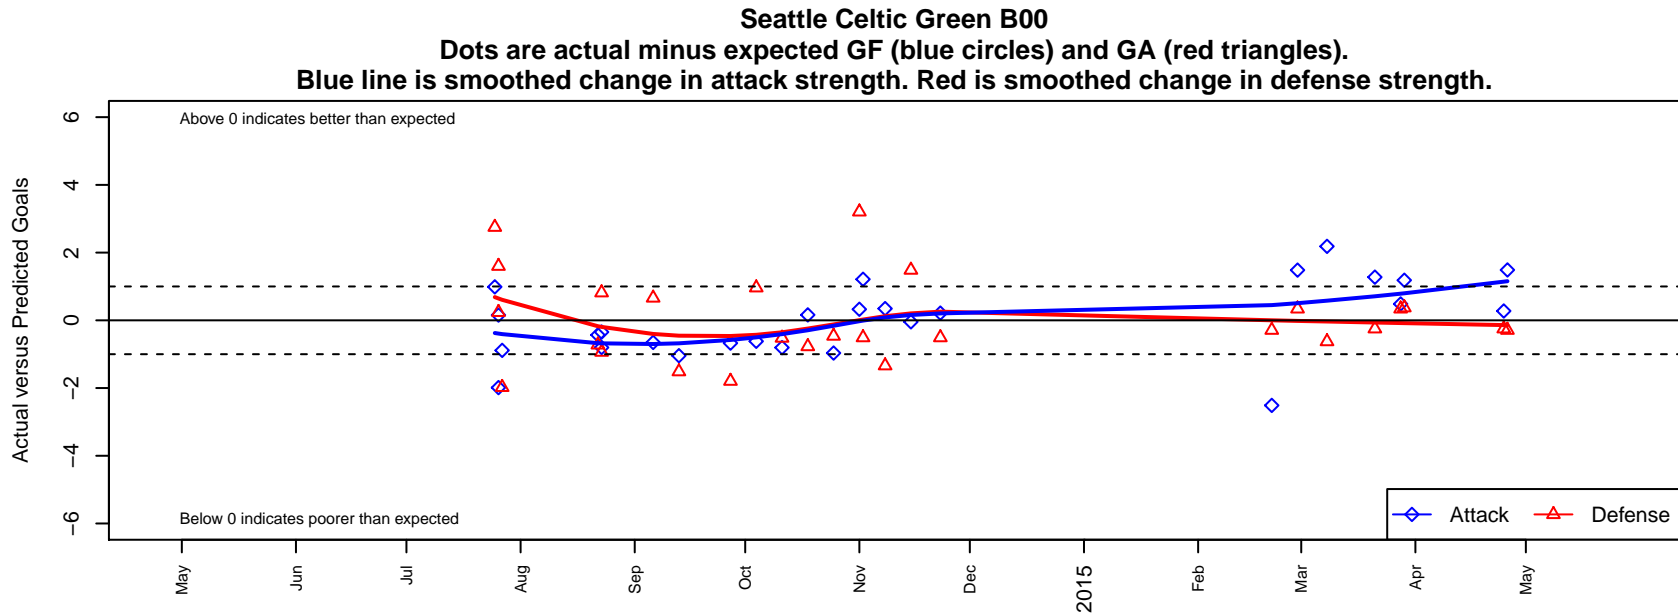

## Seattle Celtic Green B00

Seattle Celtic  
 Seattle, WA  
 B00 total strength=873  
 attack=1.98 defense=0.84  
 fall league = PSPL Classic 2 U14  
 spr league = Spr PSPL Copa U14

alt names used:  
 Seattle Celtic B00 Green  
 Seattle Celtic B00 Green  
 SEATTLE CELTIC B00-02 GREEN (WA)  
 Seattle Celtic B00 Green

Venues played:  
 2014 Crossfire Select Cup BU14 Silver  
 2014 REDAPT Cup Silver U14  
 2014 PSPL Classic 2 U14  
 2014 Spr PSPL Copa U14

**attack and defense variance (black dot)  
relative to other teams  
and top 10 in region**