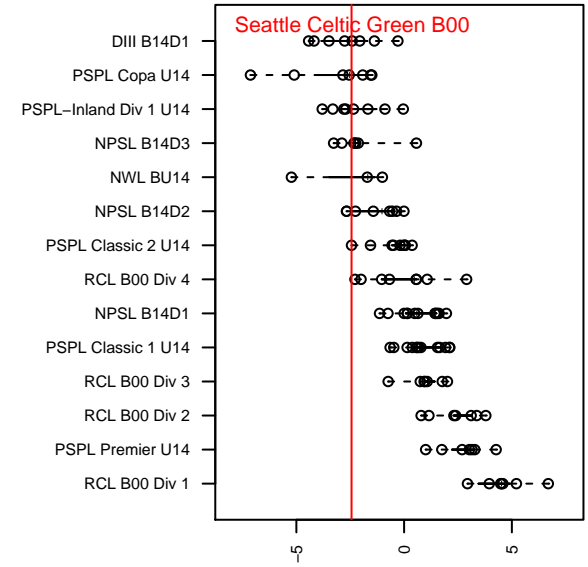

**attack and defense rating
relative to others at age
and all opponents in last 13 months**